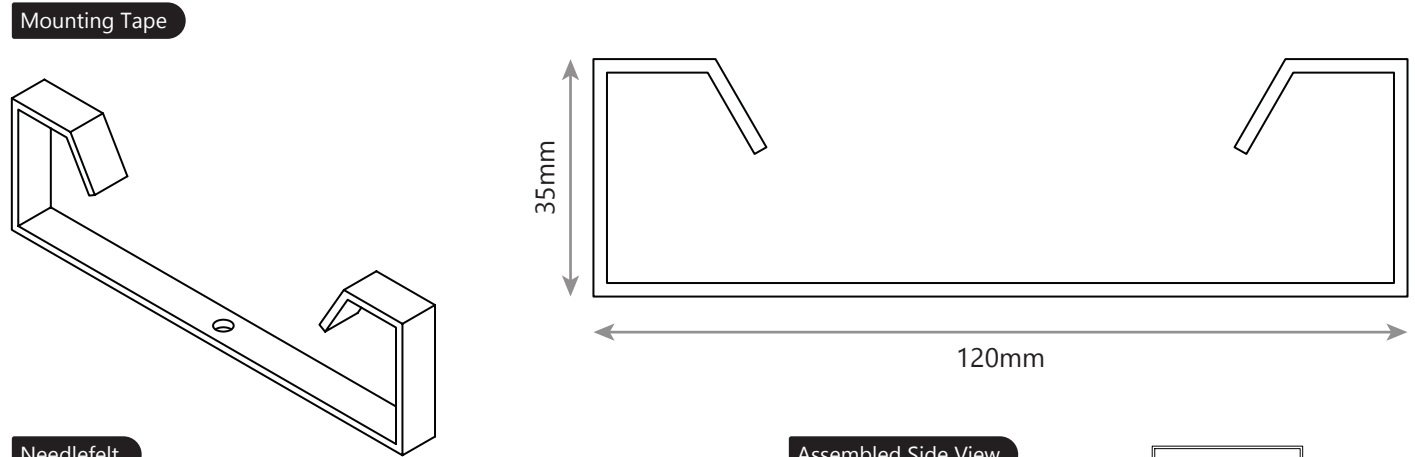

Product: Soft

Jet black: KDE - BLK - 450
Snow white: KDE - WHT - 450
Ash grey: KDE - GRY - 450

Product Number:

Pebbles: KDE - PEB - 900
Anthracite: KDE - ANT - 900
Forest: KDE - GRE - 900
Silver: KDE - SLV - 900

Technical data

MATERIAL	Needle felt	DIN61151
COMPOSITION	100% PP	
SURFACE STRUCTURE	Dilour	
USER CLASS	32	
BACKING	None-latex free	ISO 2424
NOISE REDUCTION	24dB	
PERMANENT ANTI-STATIC	≤2kV	ISO 6356
PRODIS GUT CERTIFICATE	943358A6	
FIRE CLASSIFICATION	Bfl-s1	EN 13501-1