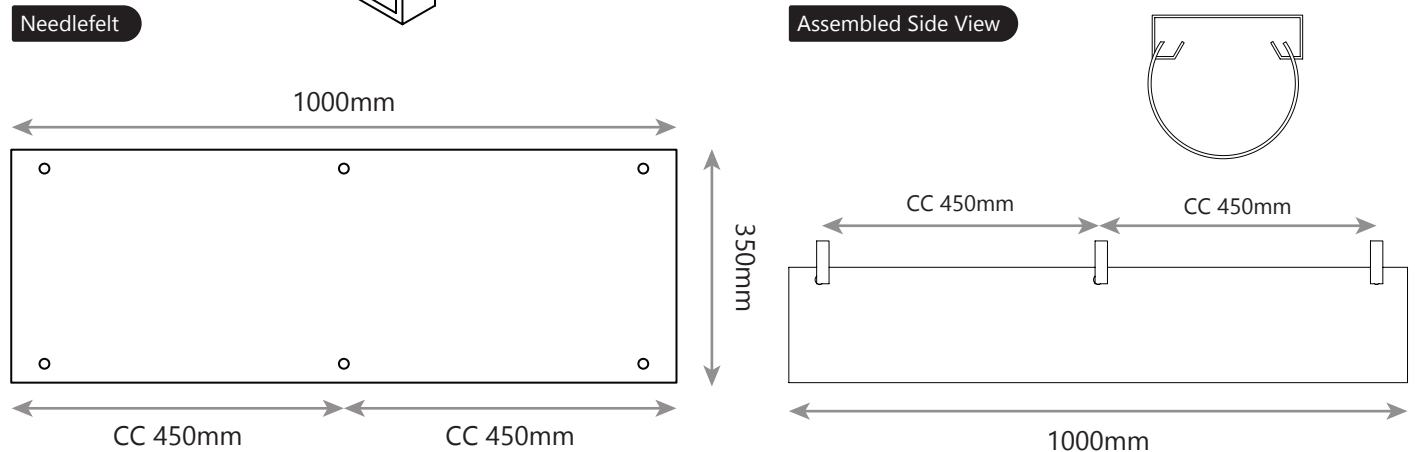

Product: Soft

Jet black: KDE - BLK - 450
Snow white: KDE - WHT - 450
Ash grey: KDE - GRY - 450

Product Number:

Pebbles: KDE - PEB - 900
Anthracite: KDE - ANT - 900
Forest: KDE - GRE - 900
Silver: KDE - SLV - 900

Technical data

MATERIAL	Needle felt	DIN61151
COMPOSITION	100% PP	
SURFACE STRUCTURE	Dilour	
USER CLASS	32	
BACKING	None-latex free	ISO 2424
NOISE REDUCTION	24dB	
PERMANENT ANTI-STATIC	≤2kV	ISO 6356
PRODIS GUT CERTIFICATE	943358A6	
FIRE CLASSIFICATION	Bfl-s1	EN 13501-1