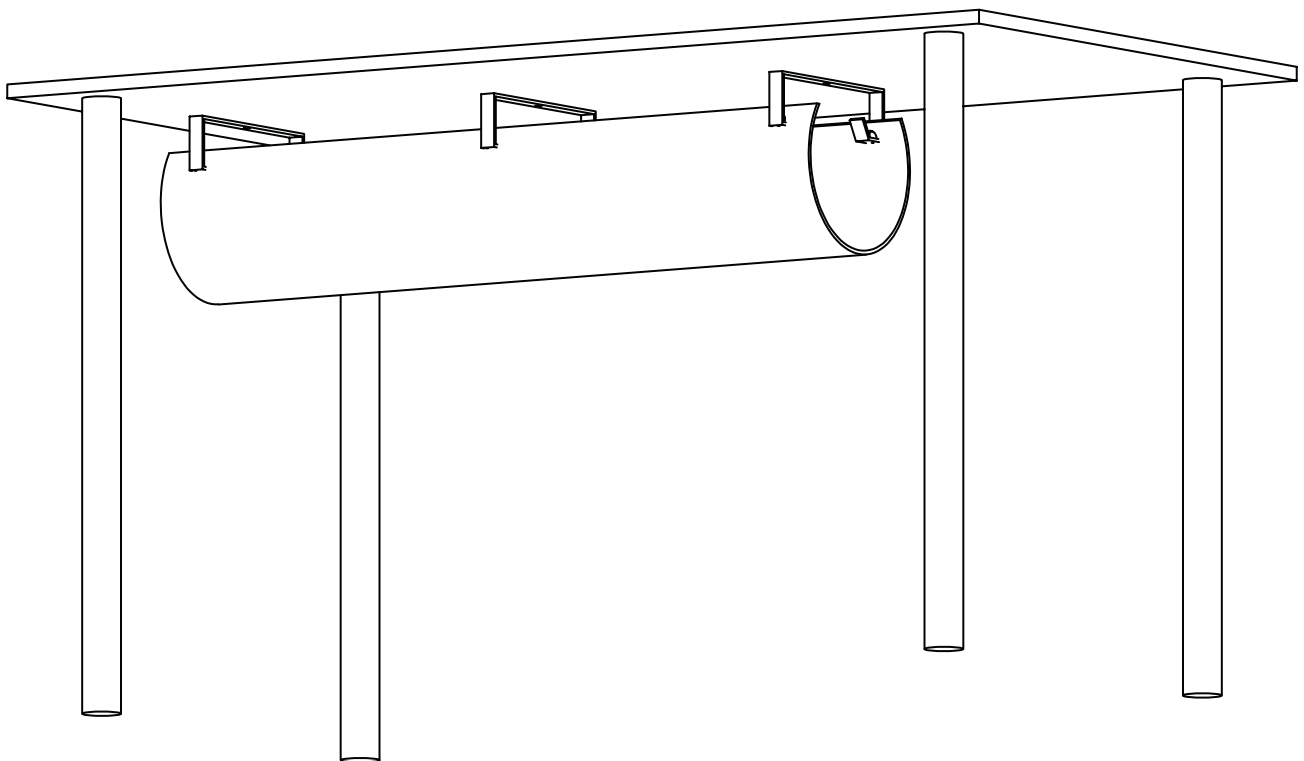

Details

For You

Soft

Design protection - EU Design No. 987654321