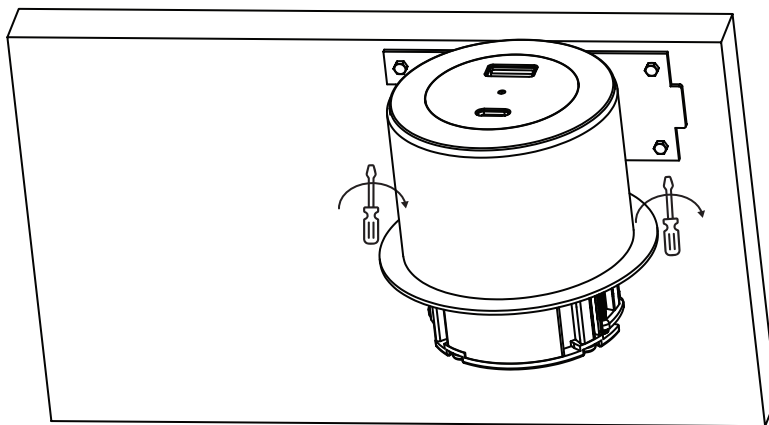

Product Number:
Black: EAP-BLK-C1
White: EAP-WHT-C1