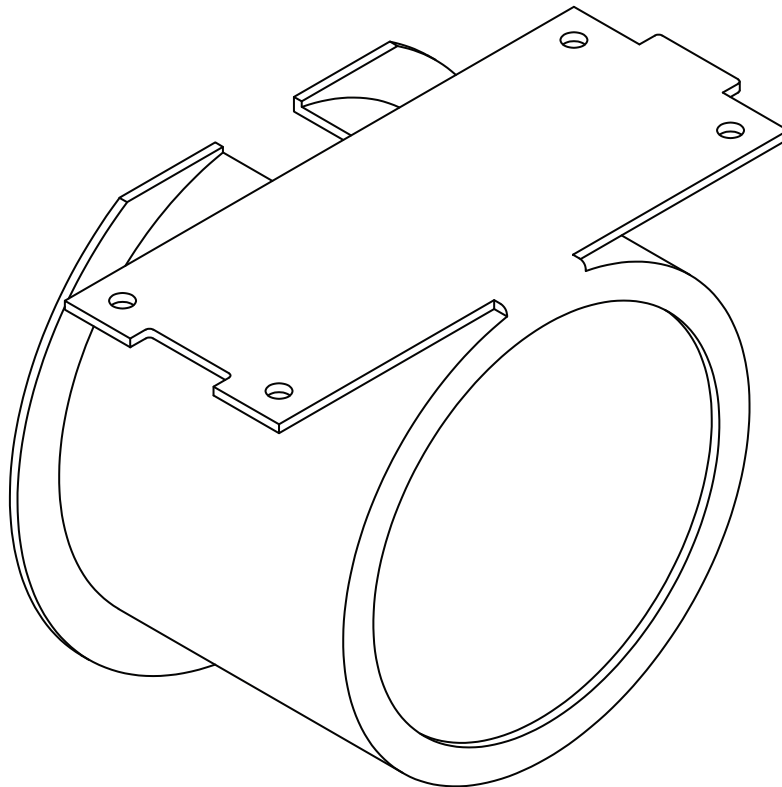

Product Number:
Black: EAP-BLK-C1
White: EAP-WHT-C1

Artplug[®]

Console

Product Number:
Black: EAP-BLK-C1
White: EAP-WHT-C1

Product: Console

Top

Back

Read before installation and usage

Do not cover
Electrical products may only be daisy-chained if integrated into a fixed installation. Normal power sockets may not be used for the connection to further socket rails.

Electronic equipment is recyclable and should not be disposed of with household waste, if the device has reached the end of its life, dispose of at the recycling points in accordance with local regulations. Disposal with household waste is prohibited.