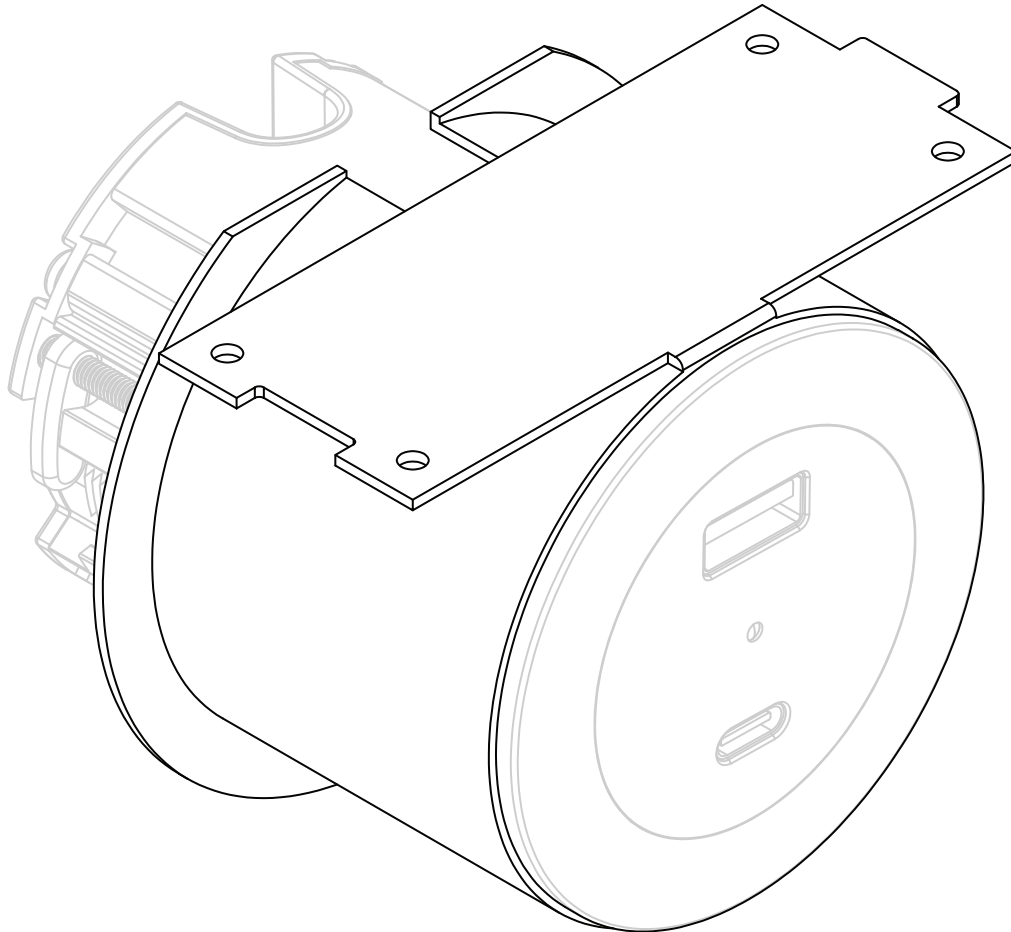

Product Number:
Black: EAP-BLK-C1
White: EAP-WHT-C1

Artplug[®]

Console

Product Number:
Black: EAP-BLK-C1
White: EAP-WHT-C1

Product: Console

Top

Back

Read before installation and usage