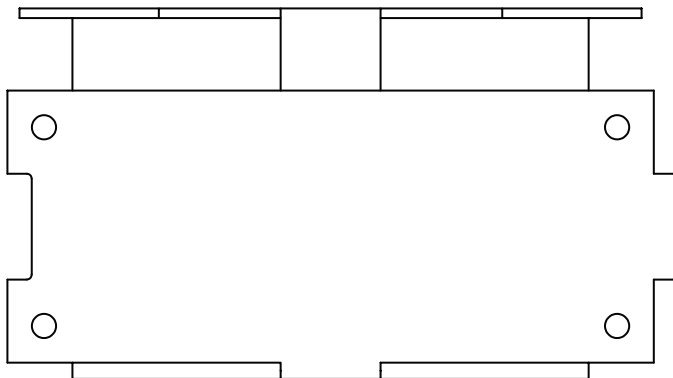

Product Number:
Black: EAP-BLK-C1
White: EAP-WHT-C1

Artplug[®]

Console

Product Number:
Black: EAP-BLK-C1
White: EAP-WHT-C1

Product: Console

Top

Back

Read before installation and usage